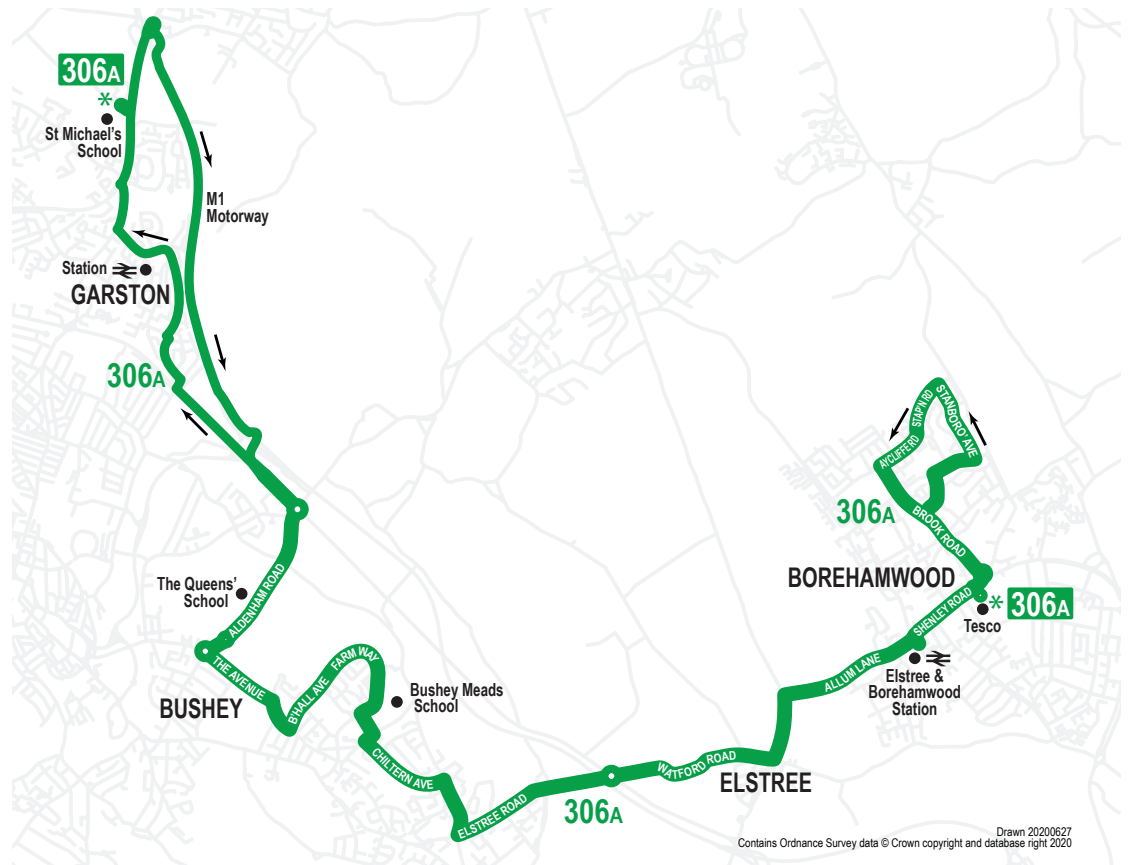

306A

Borehamwood - Bushey - St Michael's School

Via Queens' School

Schooldays

Mondays to Fridays Schooldays

Borehamwood Tesco, Stop B	0708
Borehamwood Brook Road	0711
Borehamwood Stanborough Avenue	0715
Borehamwood Leeming Road	0719
Borehamwood Tesco, Stop A	0725
Elstree & Borehamwood Stn ⇌ Stop B	0730
Elstree High Street	0740
Bushey Heath Rosary Priory	0747
Bushey Chiltern Avenue, Oundle Avenue	0752
Reddings Ave for Bushey Meads School	0754
Bournehall Avenue Herkomer Road	0759
Finch Lane for Bushey Academy	0801
Bushey Aldenham Road, Leisure Centre	0806
Queens' School	0814
North Bushey Hartspring Lane, Park Ave	0818
Garston St Michael's RC School	0835

* Commences within Queens' School grounds

No service on other days

September 2020

Key

F - Fridays only

MTh - Mondays to Thursdays only

Drawn 20200627
Contains Ordnance Survey data © Crown copyright and database right 2020

sb_306A_20200900 (20200702)

We keep our bus services under regular review, and make changes to ensure that they work as efficiently as possible. As a result of this we are renumbering the former 823 to 306A. The new 306A will follow the existing 306 in Borehamwood which will provide both routes with common sections.

South Borehamwood & Well End will no longer be served. TfL routes 107 & 292 offer a frequent service over the section between Tesco's & South Borehamwood. There will be no increase in fares this year. Your new timetable is overleaf.