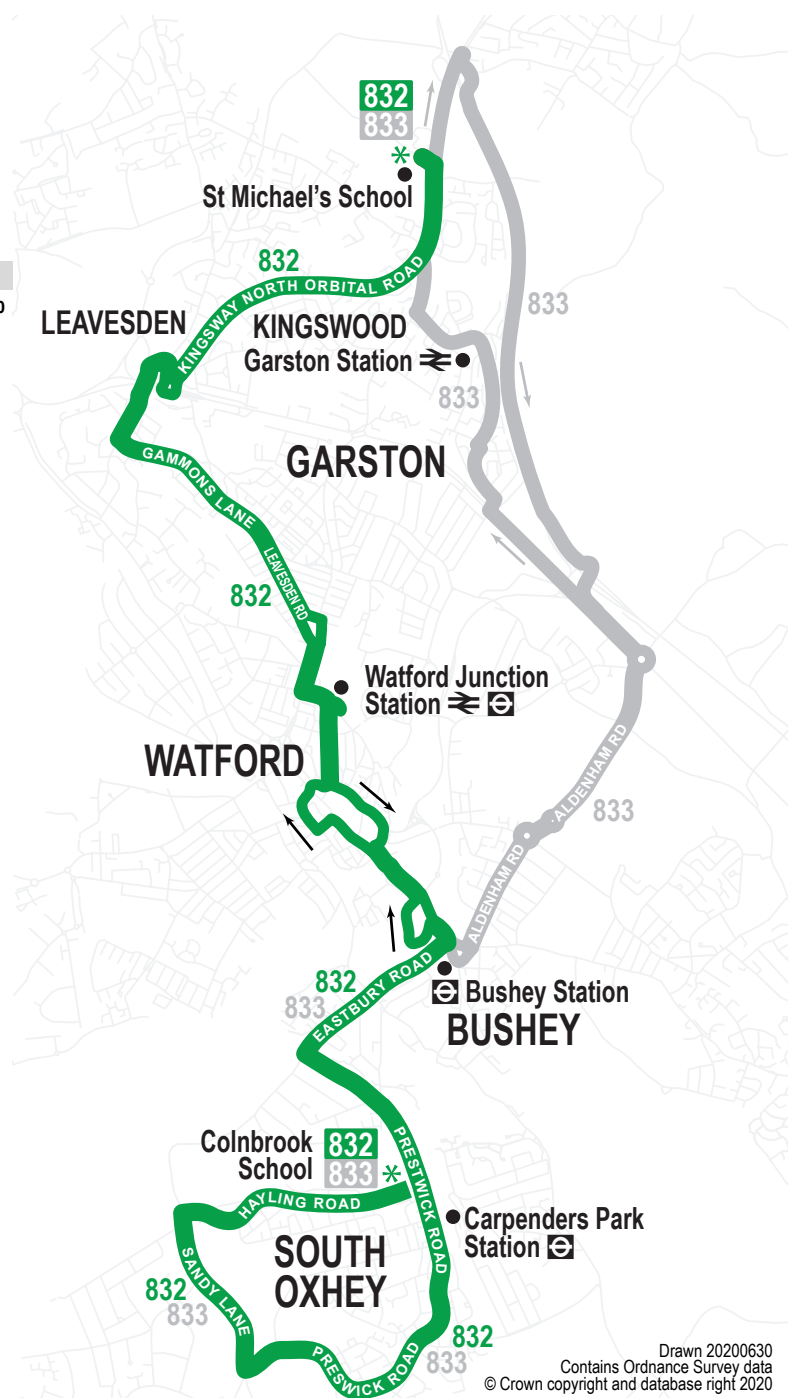

832

South Oxhey - Watford - St Michael's School

Schooldays

Mondays to Fridays Schooldays

Route:	833	832
South Oxhey Colnbrook School	0723	0723
South Oxhey Heysham Drive	0735	0735
Carpenders Park Station	0742	0742
Bushey Arches	0755	0755
Watford Town Centre High Street, Stop F		0800
Watford Clarendon Road, Stop S		0803
Watford Junction Station		0806
Gammons Lane Leggatts Way		0815
Leavesden Courtlands Drive Shops		0822
Kingswood North Orbital Road		0825
Garston St Michael's RC School	0830	0835

Mondays to Fridays Schooldays

Route:	MTh	F	F	MTh
Garston St Michael's RC School	--	1502	1502	1547
Kingswood North Orbital Road	--	|	1510	1555
Leavesden Courtlands Drive Shops	--	|	1514	1559
Gammons Lane Leggatts Way	--	|	1518	1603
Watford Junction Station	--	|	1525	1606
Watford Beechen Grove, Stop N	--	|	1528	|
Watford Town Centre High Street, Stop F	--	|	1531	1611
Bushey Arches Stop G	1522	1522	--	1616
Carpenders Park Station	1531	1531	--	1625
South Oxhey Heysham Drive	1533	1533	--	1627
South Oxhey Colnbrook School	1544	1544	--	1637

No service on other days

Key

September 2020

F - Fridays only

MTh - Mondays to Thursdays only

Drawn 20200630
Contains Ordnance Survey data
© Crown copyright and database right 2020

sb_832_20200900 (20200630)