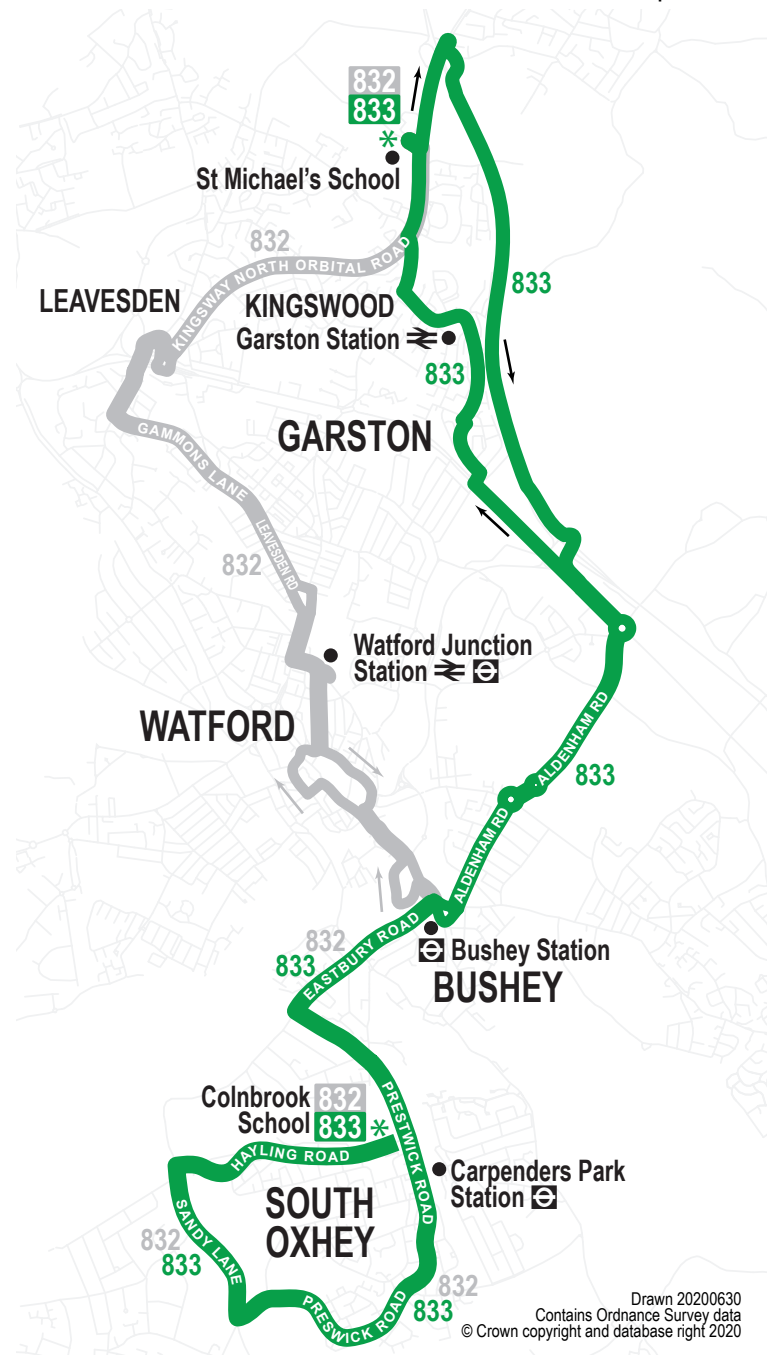

833

South Oxhey - Bushey - St Michael's School

Via Queens' School

Schooldays

Mondays to Fridays Schooldays

Route:	833	832
South Oxhey Colnbrook School	0723	0723
South Oxhey Heysham Drive	0735	0735
Carpenders Park Station	0742	0742
Bushey Arches	0755	0755
Bushey Queens' School	0812	|
Garston St Michael's RC School	0830	0835

Mondays to Fridays Schooldays

Route:	MTh	F	MTh
Garston St Michael's RC School	--	1502	1547
Bushey Queens' School, Aldenham Road	--	1512	|
Bushey Queens' School Grounds	1508	|	|
Bushey Arches Stop G	1522	1522	1616
Carpenders Park Station	1531	1531	1625
South Oxhey Heysham Drive	1533	1533	1627
South Oxhey Colnbrook School	1544	1544	1637

No service on other days

September 2020

Key

F - Fridays only

MTh - Mondays to Thursdays only

Drawn 20200630
Contains Ordnance Survey data
© Crown copyright and database right 2020

sb_833_20200900 (20200630)